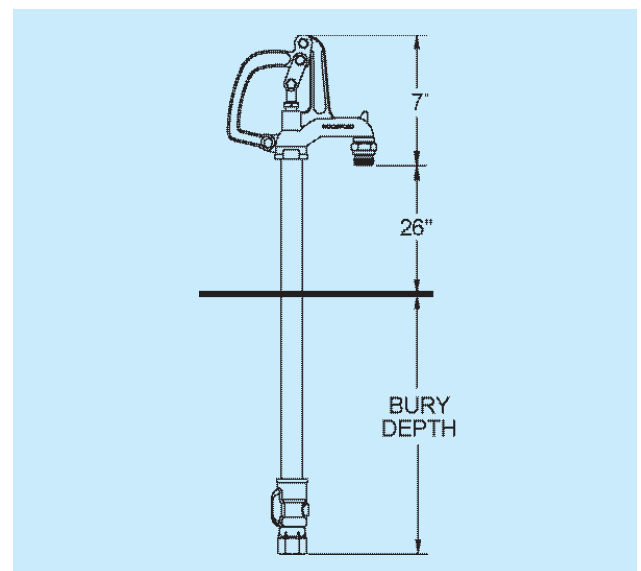

Operation: 90° handle lift for full on

Nozzle: 3/4" brass hose nozzle

Casing: 1" Galvanized steel pipe

Operating Rod: 3/8" Steel rod

Drain Hole: Tapped - 1/8" N.P.T.

Adjustable Pivot Block: Provides easy and positive adjustment of the lever lock in tension

Tamperproof Lock: Can be padlocked in closed position

Inlet Specifications: 3/4" FPT

MAX PRESSURE - 125 p.s.i.

MAX TEMPERATURE - 120° F

SHIPPING WEIGHT

Bury Depth (Ft)	1	2	3	4	5	6	7
Shipping Wt. (Lbs)	9.2	11.3	13.4	15.5	17.6	19.7	21.8
Overall Length	45"	57"	69"	81"	93"	105"	117"

**For Installation / Troubleshooting Instructions go to
www.woodfordmfg.com or call 1-800-621-6032**

When ordering, specify model and bury depth.

WOODFORD

MODEL R34 PARTS LIST

ITEM	PART#	DESCRIPTION
	15246	R34 Head & Nozzle Assembly Includes items 13 & 14
	RK-R34HA	R34 Head Assembly - Complete Includes items 1-6 & 8-14 (15247)
1	10620	Link Plate (2)
2	10619	Pivot Square
3	10588	Rod Stem
4	10100	Packing Nut
5	10101	Packing
6	10102	Packing Support Washer
7	10108	Plunger
8	10481	Coupling Nut
9	10589	Link Bolt
10	10590	Handle Shoulder Bolt
11	10206	Hex Nut (2)
12	10587	Handle
13	10586	Head
14	10004	3/4" Brass Hose Nozzle
15	10018	Valve Body
16		Operating Rod
	10591	1' Bury (35-15/16" Long)
	10592	2' Bury (47-15/16" Long)
	10593	3' Bury (59-15/16" Long)
	10594	4' Bury (71-15/16" Long)
	10595	5' Bury (83-15/16" Long)
	10596	6' Bury (95-15/16" Long)
	10600	7' Bury (107-15/16" Long)
	RK-R34	Repair Kit (Includes items 1-7)