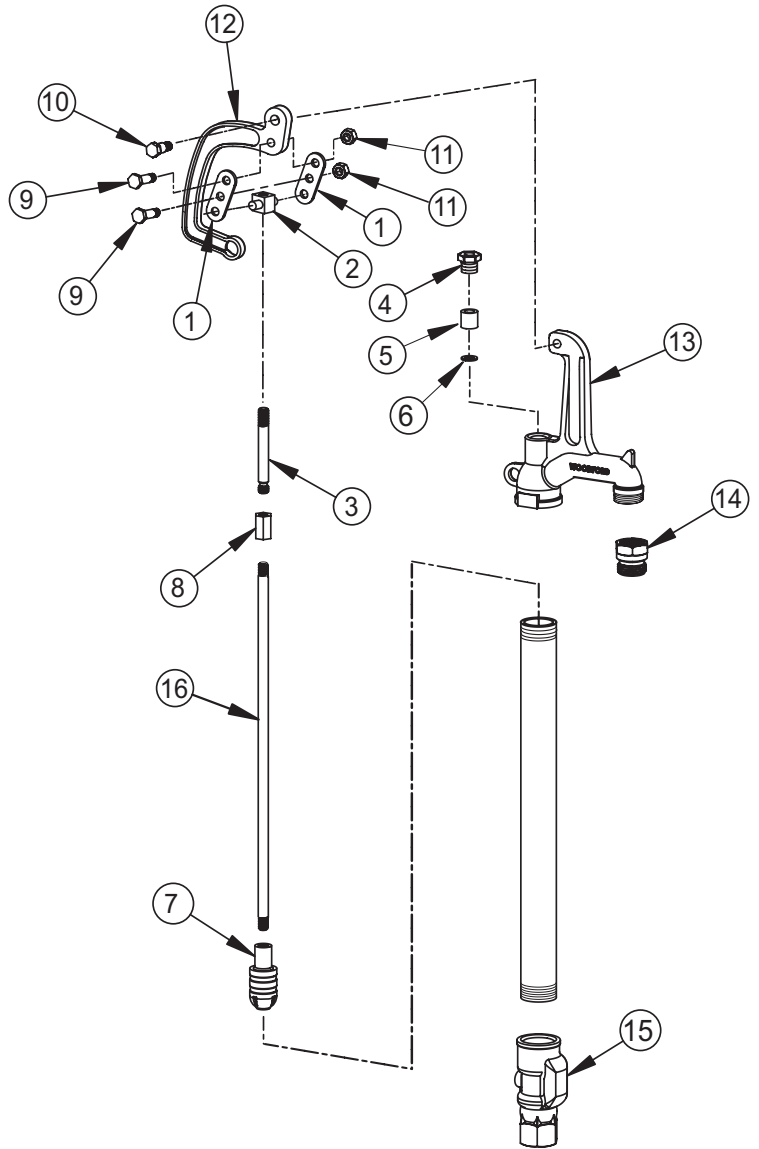

Operation: 90° handle lift for full on

Nozzle: 3/4" brass hose nozzle

Casing: 1" Galvanized steel pipe

Operating Rod: 3/8" Steel rod

Drain Hole: Tapped - 1/8" N.P.T.

Adjustable Pivot Block: Provides easy and positive adjustment of the lever lock in tension

Tamperproof Lock: Can be padlocked in closed position

Inlet Specifications: 3/4" FPT

MAX PRESSURE - 125 p.s.i.

MAX TEMPERATURE - 120° F

SHIPPING WEIGHT

Bury Depth (Ft)	1	2	3	4	5	6	7
Shipping Wt. (Lbs)	9.2	11.3	13.4	15.5	17.6	19.7	21.8
Overall Length	45"	57"	69"	81"	93"	105"	117"

**For Installation / Troubleshooting Instructions go to
www.woodfordmfg.com or call 1-800-621-6032**

When ordering, specify model and bury depth.

WOODFORD

MODEL R34 PARTS LIST

ITEM	PART#	DESCRIPTION
	15246	R34 Head & Nozzle Assembly Includes items 13 & 14
	RK-R34HA	R34 Head Assembly - Complete Includes items 1-6 & 8-14 (15247)
1	10620	Link Plate (2)
2	10619	Pivot Square
3	10588	Rod Stem
4	10100	Packing Nut
5	10101	Packing
6	10102	Packing Support Washer
7	10108	Plunger
8	10481	Coupling Nut
9	10589	Link Bolt
10	10590	Handle Shoulder Bolt
11	10206	Hex Nut (2)
12	10587	Handle
13	10586	Head
14	10004	3/4" Brass Hose Nozzle
15	10018	Valve Body
16		Operating Rod
	10591	1' Bury (35-15/16" Long)
	10592	2' Bury (47-15/16" Long)
	10593	3' Bury (59-15/16" Long)
	10594	4' Bury (71-15/16" Long)
	10595	5' Bury (83-15/16" Long)
	10596	6' Bury (95-15/16" Long)
	10600	7' Bury (107-15/16" Long)
	RK-R34	Repair Kit (Includes items 1-7)